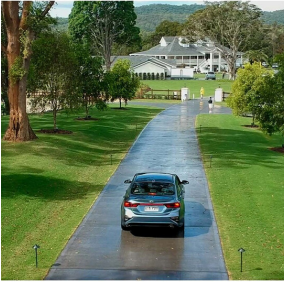

KEY FEATURES:

- 6 Luxurious Rooms and Suites
- 4 Ensuities and Additional Powder Rooms
- 2 Living Rooms
- 2 Dining Rooms
- Media Room
- Wet Bar & Billiard Room
- 55 Acres of nature, flat and open spaces
- Wifi
- Day Spa & Sauna
- Swimming Pool with Outdoor Spa
- Gym and Tennis Court
- Fireplaces and Outdoor Fire Pit
- Kitchen
- Wine Cellar
- Garage
- Laundry
- Helipad
- Turn Key Service
- Concierge Services full-time on site
- Butler, Hatted Chef, Housekeepr
- Service Staff
- Tailored Food & Beverage Packages
- Security

Encompassing a majestic rural sanctuary, Rivermead Estate is a spectacular venue for special events. From executive retreats to poolside parties, bespoke banquets or product launches, photoshoots and fairytale weddings - discover your next occasion at Rivermead.

Packages can be tailored to your needs.

Take advantage of this exclusive offer available for a limited time. Contact our friendly team on 1300 187 255 or info@getawaygolf.com.au

07 5577 2122

info@getawaygolf.com.au

www.getawaygolf.com.au

GETAWAY GOLF AND LEISURE TRAVEL