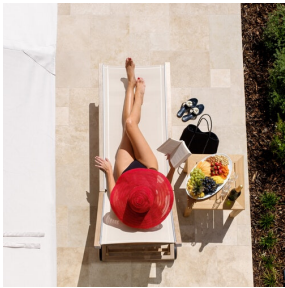

KEY FEATURES:

- 6 Luxurious Rooms and Suites
- 4 Ensuities and Additional Powder Rooms
- 2 Living Rooms
- 2 Dining Rooms
- Media Room
- Wet Bar & Billiard Room
- 55 Acres of nature, flat and open spaces
- Wifi
- Day Spa & Sauna
- Swimming Pool with Outdoor Spa
- Gym and Tennis Court
- Fireplaces and Outdoor Fire Pit
- Kitchen
- Wine Cellar
- Garage
- Laundry
- Helipad
- Turn Key Service
- Concierge Services full-time on site
- Butler, Hatted Chef, Housekeepr
- Service Staff
- Tailored Food & Beverage Packages
- Security